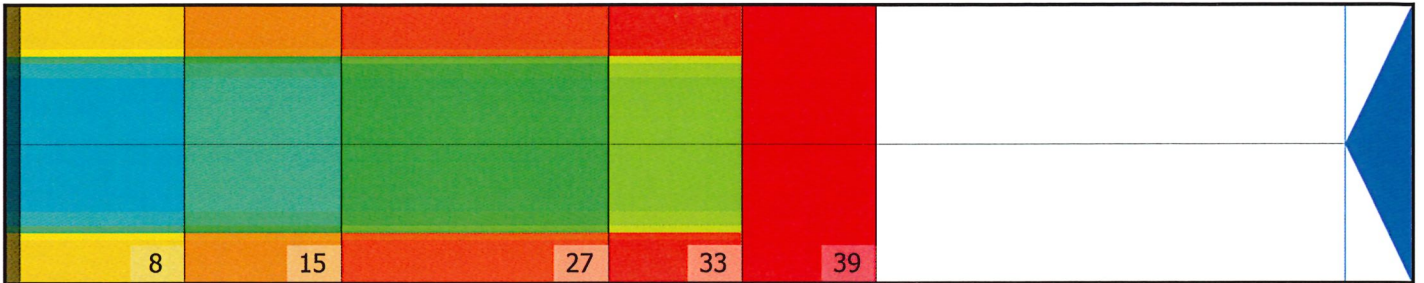

# SCORE KING

Conditioner: Control

Cleaner: MAX10

## Zone Configuration

Cleaner Stop

Volume: 22.77

Mode: Clean and Condition

Speed: Slow

Start Cleaner Spray: 0 feet

Start Squeegee: 0 feet

Start Conditioning: 6 Inches

Split Pattern: Yes

Zone 1	Avg	Ratio	Zone 2	Avg	Ratio	Zone 3	Avg	Ratio	Zone 4	Avg	Ratio
Left	22.40	3.57 : 1	Left	15.40	4.35 : 1	Left	9.40	5.85 : 1	Left	6.40	5.47 : 1
Right	22.40	3.57 : 1	Right	15.40	4.35 : 1	Right	9.40	5.85 : 1	Right	6.40	5.47 : 1
Center	80.00		Center	67.00		Center	55.00		Center	35.00	