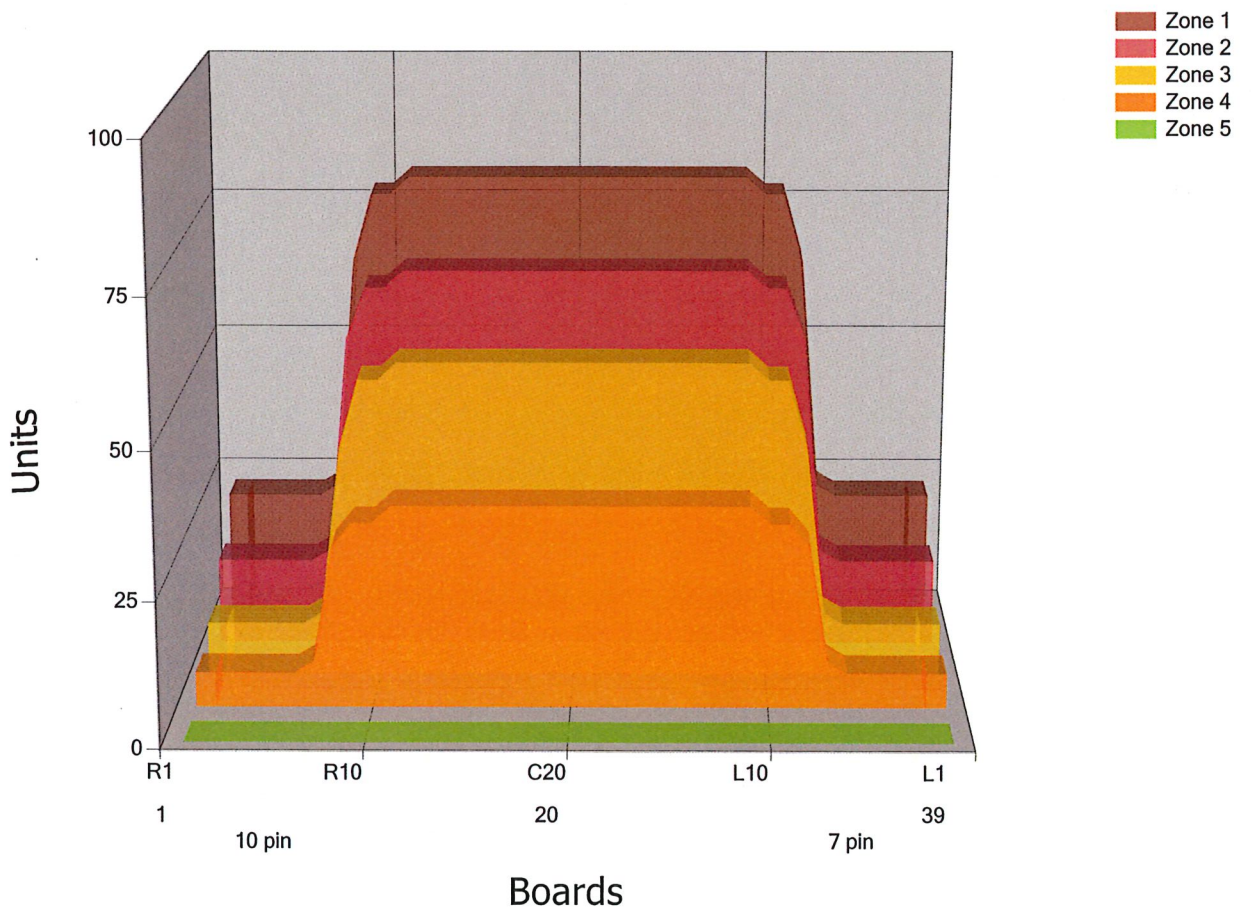

# SCORE KING

Conditioner: Control

Cleaner: MAX10

## Zone Configuration

Cleaner Stop

Volume: 22.77

Mode: Clean and Condition

Speed: Slow

Start Cleaner Spray: 0 feet

Start Squeegee: 0 feet

Start Conditioning: 6 Inches

Split Pattern: Yes

Zone 1	Avg	Ratio	Zone 2	Avg	Ratio	Zone 3	Avg	Ratio	Zone 4	Avg	Ratio
Left	22.40	3.57 : 1	Left	15.40	4.35 : 1	Left	9.40	5.85 : 1	Left	6.40	5.47 : 1
Right	22.40	3.57 : 1	Right	15.40	4.35 : 1	Right	9.40	5.85 : 1	Right	6.40	5.47 : 1
Center	80.00		Center	67.00		Center	55.00		Center	35.00	

Zone 5	Avg	Ratio
Left	0.00	1.00 : 1
Right	0.00	1.00 : 1
Center	0.00	

Volume by Board